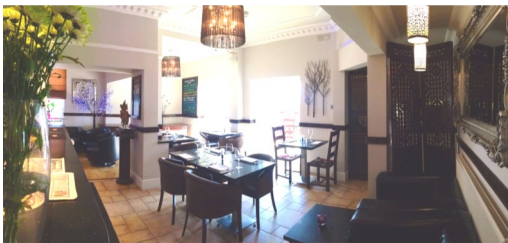

A Park View Hotel understands that you just want somewhere private to reflect with family and friends. Our intimate venue can accommodate for small memorials, from 2 up to 50 guests.

The restaurant is available from 9:30am—4pm Monday to Friday.

Hamiltons Bar 10 - 25 Guests

The relaxed environment of Hamiltons Bar. Celebrate the life of your loved one, in the soft lighting.

The Glass Conservatory 10 - 25 Guests

Intimate reception for close family and friends. Our boutique glass conservatory is bright in soft settings.

Hamiltons Restaurant 25 - 45 Guests

The restaurant encapsulates the original Victorian décor, with high ceilings and an elegant fusion of modern crystal organza chandeliers.

This is more suited for larger gatherings.

Seated or standing receptions optional.

The venue includes its own bar.

You will be served by our efficient and knowledgeable staff

Hotel accommodation is also available for who are travelling, we can offer them a choice of one of our 21 stunning, bedrooms.

Catering

We have a selected choice of menus for you to choose from

Buffets

or

Funeral Tea

A Park View Hotel is located within 15 minute drive from Bushbury Crematorium. Free parking facilities. Should you have any enquiries, do not hesitate to contact our events team on 01902 752055 or email